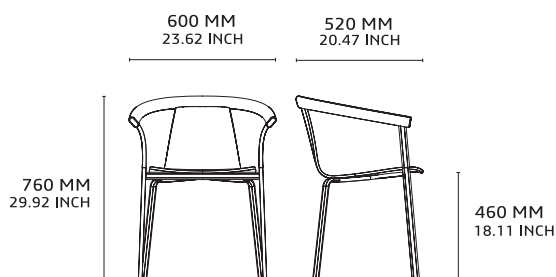

DIMENSIONS:

CATEGORY:

Chair

ENVIRONMENT:

Indoor

APLICATIONS:

- CHR
- Public
- Office

WEIGHT: 8 kg