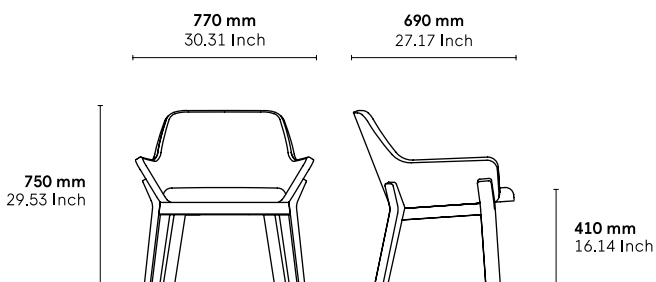

DIMENSIONS :

Non contractual document - modifiable without previous notice.