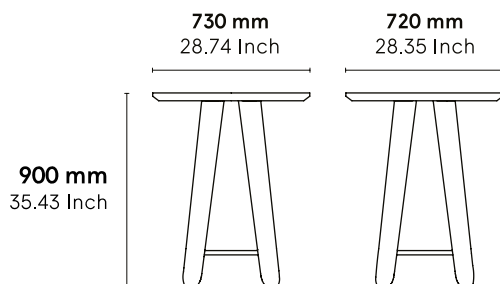

Triku Bistrot Table

900 x 730 x 720 mm

Design by Samuel Accoceberry

design Nation

The Triku high table has a solid oak construction and top. It is available in two heights. The metal footrest is painted in white or red.

CATEGORY:

Tables

ENVIRONMENT:

Indoor

APPLICATIONS:

- CHR
- Public
- Office

WEIGHT: 26 kg

MATERIALS:

Solid oak construction. Top in 32 mm oak.
Metal footrest available in White (RAL 9001) or Red (RAL 3020)

MADE TO ORDER: Finishes page 2

ACCESSORIES: No

ASSEMBLED PRODUCT: Yes

REMOVABLE PRODUCT: No

CLEANING AND CARE INSTRUCTIONS:

Dry cloth. To avoid aerosol and spray products with silicone.

DOWNLOADS:

3D and 2D files are available at alki.fr – images bank section.

DIMENSIONS :

Non contractual document - modifiable without previous notice.