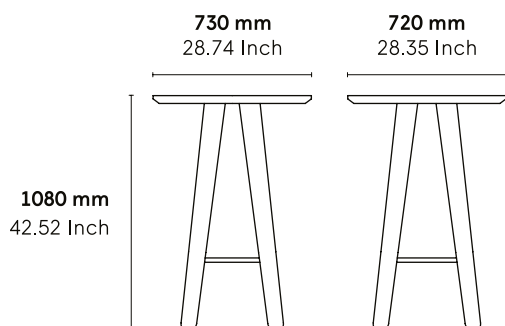

Triku Bistrot Table

1080 x 730 x 720 mm

Design by Samuel Accoceberry

design Nation

The Triku high table has a solid oak construction and top. It is available in two heights. The metal footrest is painted in white or red.

CATEGORY:

Tables

ENVIRONMENT:

Indoor

APPLICATIONS:

- CHR
- Public
- Office

WEIGHT: 32 kg

MATERIALS:

Solid oak construction. Top in 32 mm oak.
Metal footrest available in White (RAL 9001) or Red (RAL 3020)

MADE TO ORDER: Finishes page 2

ACCESSORIES: No

ASSEMBLED PRODUCT: Yes

REMOVABLE PRODUCT: No

CLEANING AND CARE INSTRUCTIONS:

Dry cloth. To avoid aerosol and spray products with silicone.

DOWNLOADS:

3D and 2D files are available at alki.fr – images bank section.

DIMENSIONS :

Non contractual document - modifiable without previous notice.