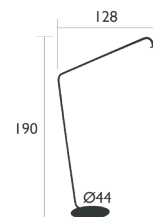

Steel tube frame
Steel base
Steel clip on the ball joint system, with protective rubber pads
Recommended for Balad H.38 lamp
Suitable for Balad H.25 lamp

- 363082 ● Cactus
- 363073 ● Honey
- 363014 ● Nutmeg

- 363047 ● Anthracite
- 363021 ● Acapulco Blue
- 363020 ● Red Ochre