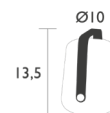

# BALAD

365100 - SET OF 3 LAMPS BAMBOO H.12 CM

DESIGN BY TRISTAN LOHNER

NEW

DOMESTIC

PROFESSIONAL

INTENSIVE

Bambou handle  
Polyethylene diffuser  
Lighting intensity : 1 neutral white (100%) + 1 cool white (100%) +  
1 candle-style flickering mode + OFF  
T° colour : 1 candle-style warm white (2300°K), 1 neutral white  
(4000°K) and 1 cool white (6000°K)  
Technology LED - 0.3 W  
Luminous flux : 20 lm  
Min. Battery life : 10 h - Max. : 13 h  
Rechargeable (4h)  
Type of power supply : USB-C - Cable (supplied) 1.5 m  
Controlled with switch  
IP44 (ingress protection) | IK10 (impact resistance) | CE | FCC  
Powered by Smart & Green