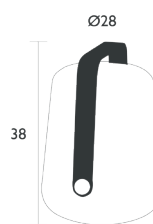

Aluminium handle
Polyethylene diffuser
Lighting intensity : 2 neutral white (100% & 50%) + 2 cool white (100% & 50%)
+ 1 candle-style flickering mode + OFF
T° colour : 1 candle-style warm white (2300°K), 1 neutral white (4000°K)
and 1 cool white (6000°K)
Technology LED - 2.5 W
Luminous flux : 150 lm
Min. Battery life : 9 h - Max. : 16 h
Rechargeable (7h)
Type of power supply : USB - Cable (supplied) 2 m
Controlled with switch
Bypass to prevent battery damage during wired use
IP44 (ingress protection) | IK10 (impact resistance) | CE | FCC
Powered by Smart & Green

1,2 kg