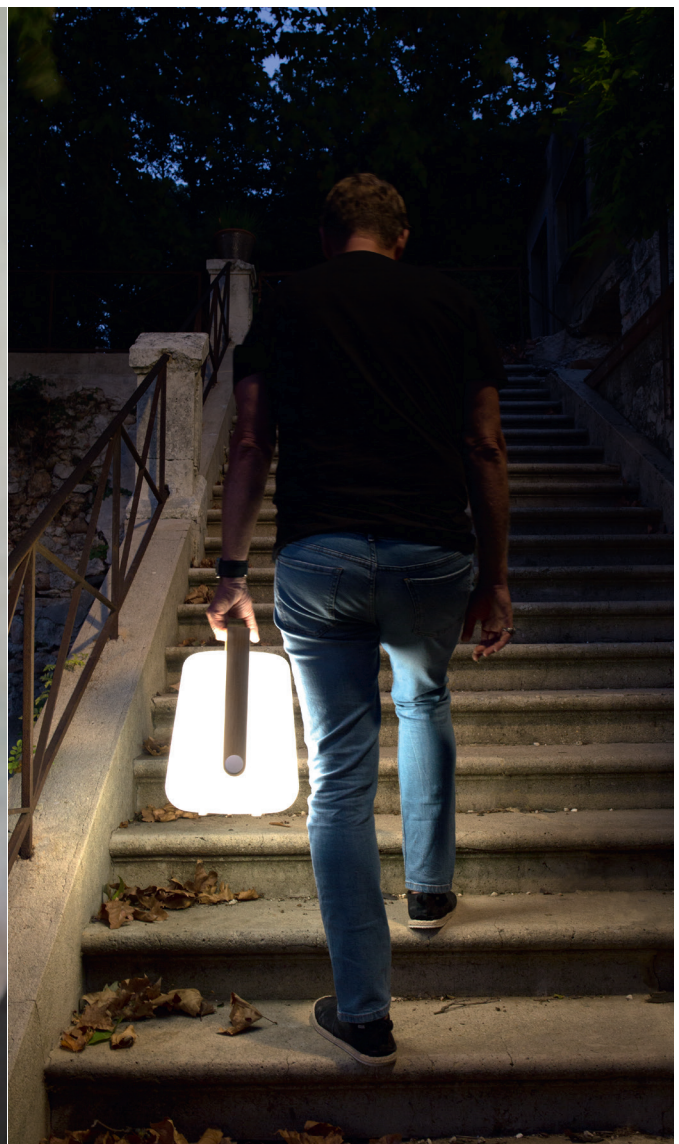

BALAD BAMBOO