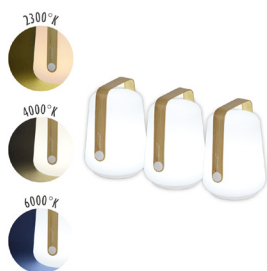

# BALAD

365100 - SET OF 3 LAMPS BAMBOO H.12 CM

DESIGN BY TRISTAN LOHNER

NEW

DOMESTIC

PROFESSIONAL

INTENSIVE

Bambou handle  
Polyethylene diffuser  
Lighting intensity : 1 neutral white (100%) + 1 cool white (100%) +  
1 candle-style flickering mode + OFF  
T° colour : 1 candle-style warm white (2300°K), 1 neutral white  
(4000°K) and 1 cool white (6000°K)  
Technology LED - 0.3 W  
Luminous flux : 20 lm  
Min. Battery life : 10 h - Max. : 13 h  
Rechargeable (4h)  
Type of power supply : USB-C - Cable (supplied) 1.5 m  
Controlled with switch  
IP44 (ingress protection) | IK10 (impact resistance) | CE | FCC  
Powered by Smart & Green