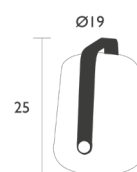

130 g

365200 - LAMP BAMBOO H.25 CM

DESIGN BY TRISTAN LOHNER

NEW

DOMESTIC

PROFESSIONAL

INTENSIVE

Bambou handle  
Polyethylene diffuser  
Lighting intensity : 2 neutral white (100% & 50%) + 1 cool white  
(100%) + 1 candle-style flickering mode + OFF  
T° colour : 1 candle-style warm white (2300°K), 1 neutral white  
(4000°K) and 1 cool white (6000°K)  
Technology LED - 0.5 W  
Luminous flux : 40 lm  
Min. Battery life : 7 h - Max. : 14 h  
Rechargeable (5h)  
Type of power supply : USB - Cable (supplied) 2 m  
Controlled with switch  
Bypass to prevent battery damage during wired use  
IP44 (ingress protection) | IK10 (impact resistance) | CE | FCC  
Powered by Smart & Green