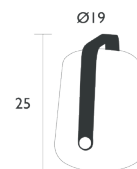

# BALAD

3612 - LAMP H.25 CM

DESIGN BY TRISTAN LOHNER

Aluminium handle  
 Polyethylene diffuser  
 Lighting intensity : 2 neutral white (100% & 50%) + 1 cool white (100%)  
 + 1 candle-style flickering mode + OFF  
 T° colour : 1 candle-style warm white (2300°K), 1 neutral white (4000°K)  
 and 1 cool white (6000°K)  
 Technology LED - 0.5 W  
 Luminous flux : 40 lm  
 Min. Battery life : 7 h - Max. : 14 h  
 Rechargeable (5h)  
 Type of power supply : USB - Cable (supplied) 2 m  
 Controlled with switch  
 Bypass to prevent battery damage during wired use  
 IP44 (ingress protection) | IK10 (impact resistance) | CE | FCC  
 Powered by Smart & Green