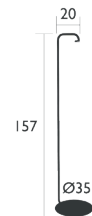

Steel rod frame
Steel base
Steel clip on ball-joint system with protective rubber pads
Recommended for Balad H.25 lamp
Suitable for Balad H.38 lamp

- 363182 ● Cactus
- 363173 ● Honey
- 363114 ● Nutmeg

- 363147 ● Anthracite
- 363121 ● Acapulco Blue
- 363120 ● Red Ochre