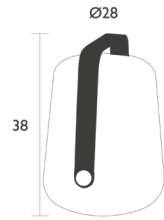

# BALAD

365300 - LAMP BAMBOO H.38 CM

DESIGN BY TRISTAN LOHNER

NEW

DOMESTIC PROFESSIONAL INTENSIVE

Bambou handle  
Polyethylene diffuser  
Lighting intensity : 2 neutral white (100% & 50%) + 2 cool white (100% & 50%) + 1 candle-style flickering mode + OFF  
T° colour : 1 candle-style warm white (2300°K), 1 neutral white (4000°K) and 1 cool white (6000°K)  
Technology LED - 2.5 W  
Luminous flux : 150 lm  
Min. Battery life : 9 h - Max. : 16 h  
Rechargeable (7h)  
Type of power supply : USB - Cable (supplied) 2 m  
Controlled with switch  
Bypass to prevent battery damage during wired use  
IP44 (ingress protection) | IK10 (impact resistance) | CE | FCC  
*Powered by Smart & Green*