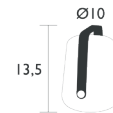

## 3600 - SET OF 6 LAMPS H.12 CM (CONTRACT)

DESIGN BY TRISTAN LOHNER

DOMESTIC PROFESSIONAL INTENSIVE

Aluminium handle  
Polyethylene diffuser  
Lighting intensity : 1 warm white (100%) + 1 neutral white (100%) + 1 cold white (100%) + 1 candle-style flickering mode for each intensity + stand by or OFF  
T° colour : 1 candle-style warm white (2700°K), 1 neutral white (4000°K) and 1 cool white (6000°K)  
Technology LED - 0.3 W  
Luminous flux : 20 lm  
Min. Battery life : 10 h - Max. : 14 h  
Rechargeable (4h)  
Type of power supply : USB charging on steel charging pack (not supplied) - Remote control (max. 5 metres, 20° angle) with infrared remote (2 supplied)  
IP44 (ingress protection) | IK10 (impact resistance) | CE | FCC  
Power OFF mode: long press (5 seconds) (flash = infrared disabled) on the touch button under the lamp or on the charging pack  
White light indicator (1 Lm) when charging  
*Powered by Smart & Green*