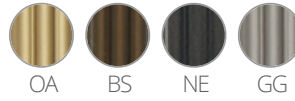

OK

Art. BLT_90X60X30

Art. BLT_90X60X37

Art. BLT_90X60X45

FRAME FINISHES

TOP FINISHES

FINISHES AND MATERIALS

Our website uses cookies, also of third parties, to provide you with a personalised service. Browsing on our website means that you have accepted their use. To change the configuration or get more information we invite you to read our Privacy Policy.