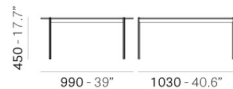

Art. BLT100X100X45