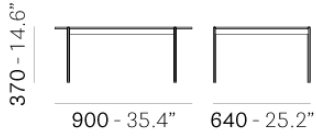

FRAME FINISHES

TOP FINISHES

FINISHES AND MATERIALS

Our website uses cookies, also of third parties, to provide you with a personalised service. Browsing on our website means that you have accepted their use. To change the configuration or get more information we invite you to read our Privacy Policy.