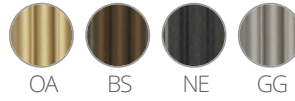

OK

Art. BLT_99X99X30

Art. BLT_99X99X37

Art. BLT_99X99X45

FRAME FINISHES

TOP FINISHES

FINISHES AND MATERIALS

Our website uses cookies, also of third parties, to provide you with a personalised service. Browsing on our website means that you have accepted their use. To change the configuration or get more information we invite you to read our Privacy Policy.