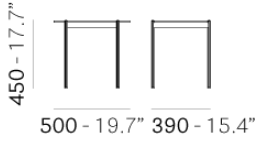

OK

Art. BLT_50X35X30

Art. BLT_50X35X37

Art. BLT_50X35X45

FRAME FINISHES

TOP FINISHES

FINISHES AND MATERIALS

Our website uses cookies, also of third parties, to provide you with a personalised service. Browsing on our website means that you have accepted their use. To change the configuration or get more information we invite you to read our Privacy Policy.