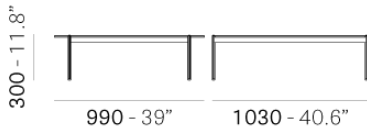

Art. BLT_99X99X30