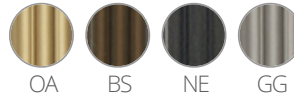

OK

Art. BLT_50X35X30

Art. BLT_50X35X37

Art. BLT_50X35X45

FRAME FINISHES

TOP FINISHES

FINISHES AND MATERIALS

Our website uses cookies, also of third parties, to provide you with a personalised service. Browsing on our website means that you have accepted their use. To change the configuration or get more information we invite you to read our Privacy Policy.