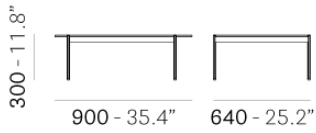

Art. BLT_90X60X30