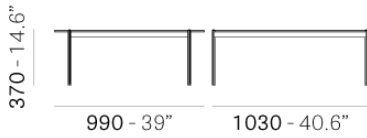

Art. BLT_99X99X45

FRAME FINISHES

TOP FINISHES

FINISHES AND MATERIALS

Our website uses cookies, also of third parties, to provide you with a personalised service. Browsing on our website means that you have accepted their use. To change the configuration or get more information we invite you to read our Privacy Policy.

OK