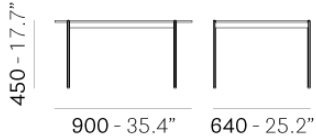

OK

Art. BLT_90X60X30

Art. BLT_90X60X37

Art. BLT_90X60X45

FRAME FINISHES

TOP FINISHES

FINISHES AND MATERIALS

Our website uses cookies, also of third parties, to provide you with a personalised service. Browsing on our website means that you have accepted their use. To change the configuration or get more information we invite you to read our Privacy Policy.