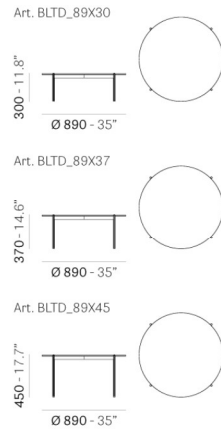

PEDRALI®

BLUME BLTD_89

DESIGN:
SEBASTIAN HERKNER

Drawing inspiration from the concepts of elegance and sophistication, the Blume coffee tables featuring the seating's flower-shaped profile, which protrudes visibly beyond the perimeter of the top. Available in three heights with extruded aluminium frame and round Ø 890 mm marble, composite marble or solid laminate top. The Blume tables may be combined to create different compositions.

INFORMATION REQUEST