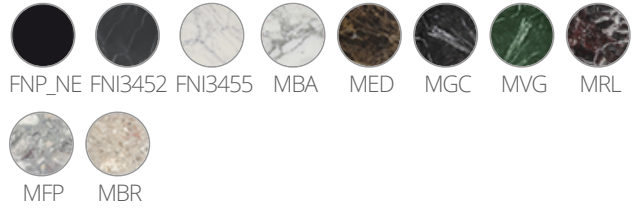

OK

Art. BLT_50X35X30

Art. BLT_50X35X37

Art. BLT_50X35X45

FRAME FINISHES

TOP FINISHES

FINISHES AND MATERIALS

Our website uses cookies, also of third parties, to provide you with a personalised service. Browsing on our website means that you have accepted their use. To change the configuration or get more information we invite you to read our Privacy Policy.