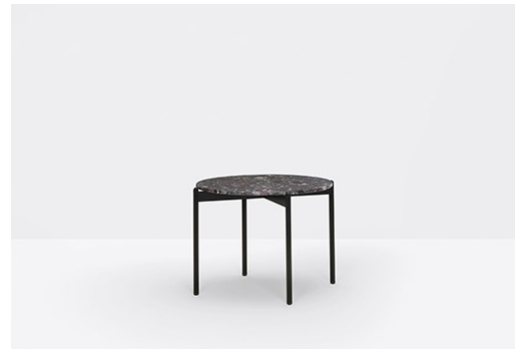

PEDRALI®

BLUME BLTD_49

DESIGN:
SEBASTIAN HERKNER

Drawing inspiration from the concepts of elegance and sophistication, the Blume coffee tables featuring the seating's flower-shaped profile, which protrudes visibly beyond the perimeter of the top. Available in three heights with extruded aluminium frame and round Ø 490 mm marble, composite marble or solid laminate top. The Blume tables may be combined to create different compositions.

INFORMATION REQUEST

Art. BLTD_49X30

Art. BLTD_49X37

Art. BLTD_49X45

FRAME FINISHES

TOP FINISHES

FINISHES AND MATERIALS