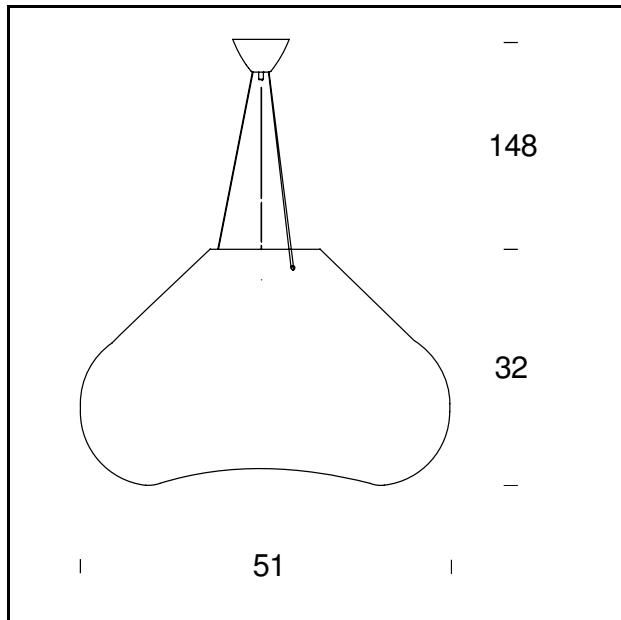

# BOLLA

Harry & Camila, 2003

This suspension lamp is called Bolla because its clear blown glass diffuser has an iridescent appearance that recalls the effect of soap bubbles. It is available in two shapes and sizes.

**TECHNICAL SHEET**

Suspension lamp. Diffuser in transparent iridescent-effect blown glass. Chromed canopy. Blue power cable. Steel suspension cables.

**MODEL NAME:** Bolla

**CODE:** M3540+V3567/1TR

**DIMENSIONS:** 51 x 32 + 148 cm

**MATERIALS:** Glass

**BULB:** 1x105W (HA) Eco Saver E27

**POWER CORD:** Blue

**CERTIFICATIONS AND SYMBOLS:**

CE IP20

**MODEL NAME:** Bolla

**CODE:** M3540CR+v3567/2TR

**DIMENSIONS:** 33 x 31 + 150 cm