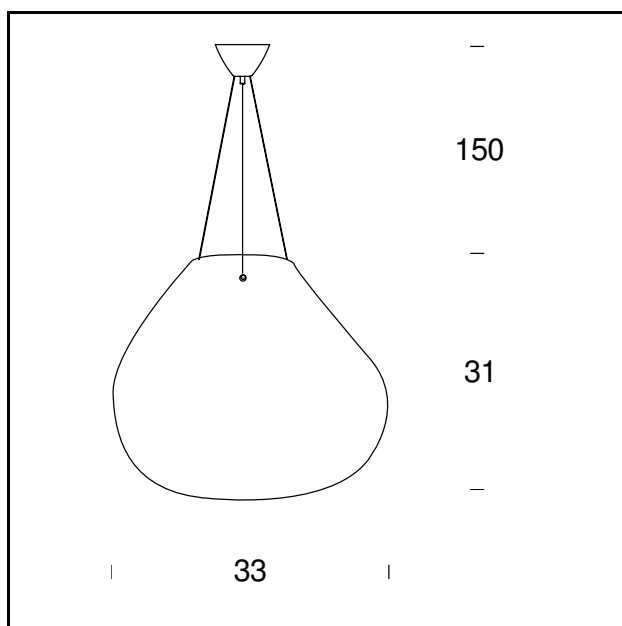

**TECHNICAL SHEET**

Suspension lamp. Diffuser in transparent iridescent-effect blown glass. Chromed canopy. Blue power cable. Steel suspension cables.

**MODEL NAME:** Bolla

**CODE:** M3540+V3567/1TR

**DIMENSIONS:** 51 x 32 + 148 cm

**MATERIALS:** Glass

**BULB:** 1x105W (HA) Eco Saver E27

**POWER CORD:** Blue

**CERTIFICATIONS AND SYMBOLS:**

CE IP20

**MODEL NAME:** Bolla

**CODE:** M3540CR+v3567/2TR

**DIMENSIONS:** 33 x 31 + 150 cm