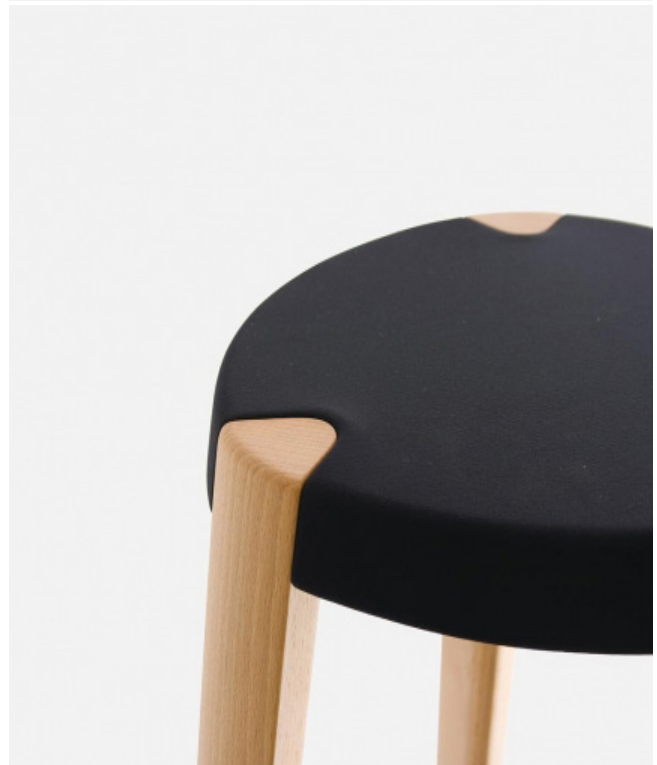

Italy

PRODUCT CODE:

-

CATEGORY:

Bar stools

MATERIALS:

Seat and back: Beech timber or upholstered seat

Frame: solid Beech with metal foot ring

DIMENSIONS:

A

W: 460mm

D: 420 mm

H: 650 mm

B

W: 490mm

D: 435 mm

H: 780 mm

Faggio / Beech

Natural

Black

Grey

Wenge

Red orange

Yellow