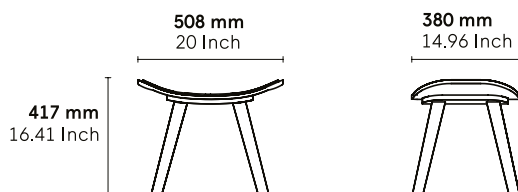

Kuskoa Ottoman

Design by Jean Louis Iratzoki

Kuskoa family is enriched with a lounge chair. A large and delicate shell particularly comfortable, finely upholstered, placed on a solid oak trestle. Many choices of fabrics are available for this new collection of chairs and ottomans. Kuskoa lounge fits both in the residential sphere as well in hospitality or contracts.

CATEGORY:

Lounge

ENVIRONMENT:

Indoor

APLICATIONS:

- CHR
- Public
- Office

WEIGHT: 7 kg

MATERIALS:

Solid oak construction. Seat upholstered in fabric, leather or eco leather.

IN OPTION: CMHR foam (non fire)

MADE TO ORDER: Finishes and upholsteries, page 2

ACCESSORIES: No

ASSEMBLED PRODUCT: Yes

COM/COL UPHOLSTERY:

Upon request and under alki's confirmation.

REMOVABLE PRODUCT: No

CLEANING AND CARE INSTRUCTIONS:

Dry cloth. To avoid aerosol and spray products with silicone.

For upholstery versions please find cleaning instructions for selected fabric at kvadrat.dk, gabriel.dk, anticcuir.com and hornschurch.com

DOWNLOADS:

3D and 2D files are available at alki.fr – images bank section.

DIMENSIONS :

Non contractual document - modifiable without previous notice.