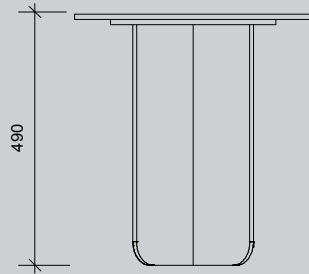

FLOAT COFFEE

PRODUCT CODE: FLCOF02

MATERIAL:

Toughened Textured 10mm Glass

OVERALL DIMENSIONS:

Overall Dimensions 420H x 700Dia mm

WEIGHT: 20KG

Custom Materials Available

+ design Nation

Specifications 2020

FLOAT SIDE 490

PRODUCT CODE: FLS490

MATERIALS:

Toughened Textured 10mm Glass / Resin

OVERALL DIMENSIONS:

Overall Dimensions 490H x 460Dia mm

WEIGHT: 11KG

Custom Materials Available

FLOAT SIDE 550

PRODUCT CODE: FLS550

MATERIALS:

Toughened Textured 10mm Glass / Resin

OVERALL DIMENSIONS:

Overall Dimensions 550H x 460Dia mm