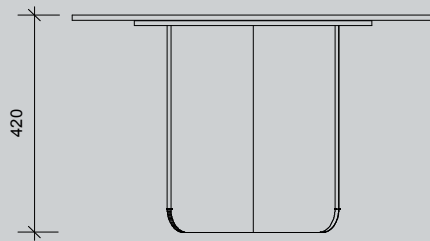

FLOAT COFFEE

PRODUCT CODE: FLCOF02

MATERIAL:

Toughened Textured 10mm Glass

OVERALL DIMENSIONS:

Overall Dimensions 420H x 700Dia mm

WEIGHT: 20KG

Custom Materials Available

+ design Nation

Specifications 2020

FLOAT SIDE 490

PRODUCT CODE: FLS490

MATERIALS:

Toughened Textured 10mm Glass / Resin

OVERALL DIMENSIONS:

Overall Dimensions 490H x 460Dia mm

WEIGHT: 11KG

Custom Materials Available

FLOAT SIDE 550

PRODUCT CODE: FLS550

MATERIALS:

Toughened Textured 10mm Glass / Resin

OVERALL DIMENSIONS:

Overall Dimensions 550H x 460Dia mm