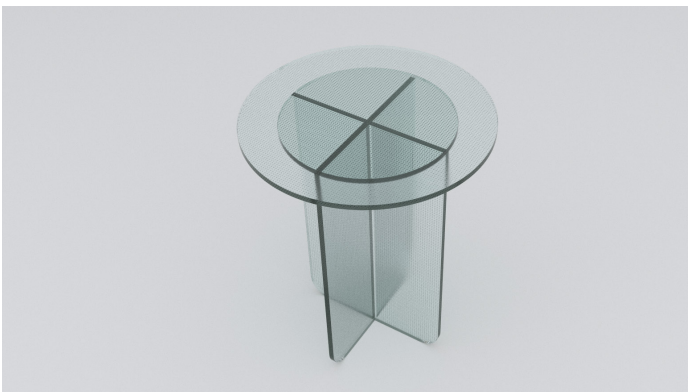

FLOAT COFFEE

PRODUCT CODE: FLCOF02

MATERIAL:

Toughened Textured 10mm Glass

OVERALL DIMENSIONS:

Overall Dimensions 420H x 700Dia mm

WEIGHT: 20KG

Custom Materials Available

+ design Nation

Specifications 2020

FLOAT SIDE 490

PRODUCT CODE: FLS490

MATERIALS:

Toughened Textured 10mm Glass / Resin

OVERALL DIMENSIONS:

Overall Dimensions 490H x 460Dia mm

WEIGHT: 11KG

Custom Materials Available

FLOAT SIDE 550

PRODUCT CODE: FLS550

MATERIALS:

Toughened Textured 10mm Glass / Resin

OVERALL DIMENSIONS:

Overall Dimensions 550H x 460Dia mm