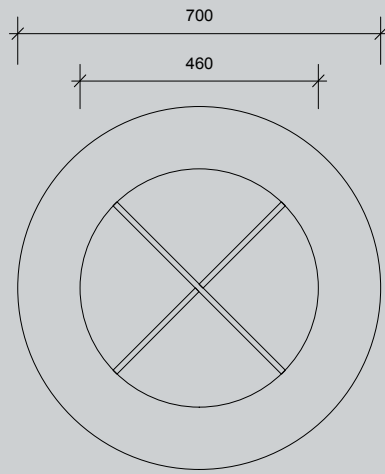

FLOAT COFFEE

PRODUCT CODE: FLCOF02

MATERIAL:

Toughened Textured 10mm Glass

OVERALL DIMENSIONS:

Overall Dimensions 420H x 700Dia mm

WEIGHT: 20KG

Custom Materials Available

+ design Nation

Specifications 2020

FLOAT SIDE 490

PRODUCT CODE: FLS490

MATERIALS:

Toughened Textured 10mm Glass / Resin

OVERALL DIMENSIONS:

Overall Dimensions 490H x 460Dia mm

WEIGHT: 11KG

Custom Materials Available

FLOAT SIDE 550

PRODUCT CODE: FLS550

MATERIALS:

Toughened Textured 10mm Glass / Resin

OVERALL DIMENSIONS:

Overall Dimensions 550H x 460Dia mm