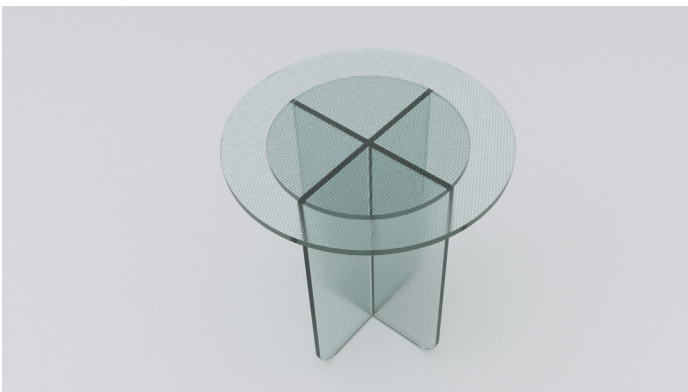

FLOAT COFFEE

PRODUCT CODE: FLCOF02

MATERIAL:

Toughened Textured 10mm Glass

OVERALL DIMENSIONS:

Overall Dimensions 420H x 700Dia mm

WEIGHT: 20KG

Custom Materials Available

+ design Nation

Specifications 2020

FLOAT SIDE 490

PRODUCT CODE: FLS490

MATERIALS:

Toughened Textured 10mm Glass / Resin

OVERALL DIMENSIONS:

Overall Dimensions 490H x 460Dia mm

WEIGHT: 11KG

Custom Materials Available

FLOAT SIDE 550

PRODUCT CODE: FLS550

MATERIALS:

Toughened Textured 10mm Glass / Resin

OVERALL DIMENSIONS:

Overall Dimensions 550H x 460Dia mm

WEIGHT: 13KG

Custom Materials Available