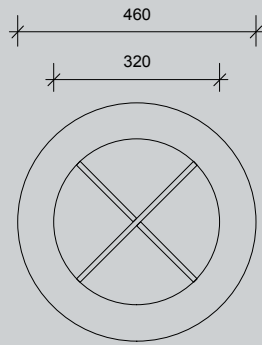

FLOAT COFFEE

PRODUCT CODE: FLCOF02

MATERIAL:

Toughened Textured 10mm Glass

OVERALL DIMENSIONS:

Overall Dimensions 420H x 700Dia mm

WEIGHT: 20KG

Custom Materials Available

+ design Nation

Specifications 2020

FLOAT SIDE 490

PRODUCT CODE: FLS490

MATERIALS:

Toughened Textured 10mm Glass / Resin

OVERALL DIMENSIONS:

Overall Dimensions 490H x 460Dia mm

WEIGHT: 11KG

Custom Materials Available

FLOAT SIDE 550

PRODUCT CODE: FLS550

MATERIALS:

Toughened Textured 10mm Glass / Resin

OVERALL DIMENSIONS:

Overall Dimensions 550H x 460Dia mm