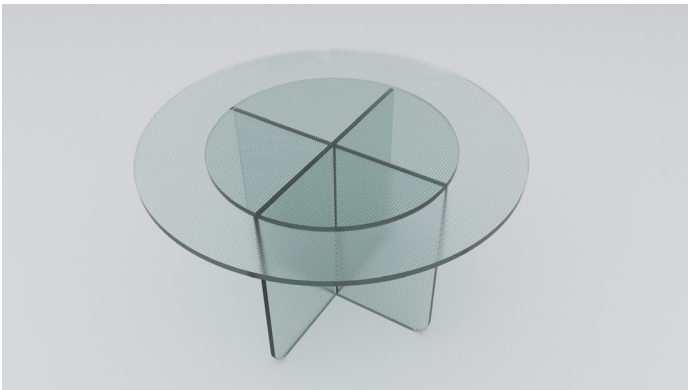

FLOAT COFFEE

PRODUCT CODE: FLCOF02

MATERIAL:

Toughened Textured 10mm Glass

OVERALL DIMENSIONS:

Overall Dimensions 420H x 700Dia mm

WEIGHT: 20KG

Custom Materials Available

+ design Nation

Specifications 2020

FLOAT SIDE 490

PRODUCT CODE: FLS490

MATERIALS:

Toughened Textured 10mm Glass / Resin

OVERALL DIMENSIONS:

Overall Dimensions 490H x 460Dia mm

WEIGHT: 11KG

Custom Materials Available

FLOAT SIDE 550

PRODUCT CODE: FLS550

MATERIALS:

Toughened Textured 10mm Glass / Resin

OVERALL DIMENSIONS:

Overall Dimensions 550H x 460Dia mm

WEIGHT: 13KG

Custom Materials Available