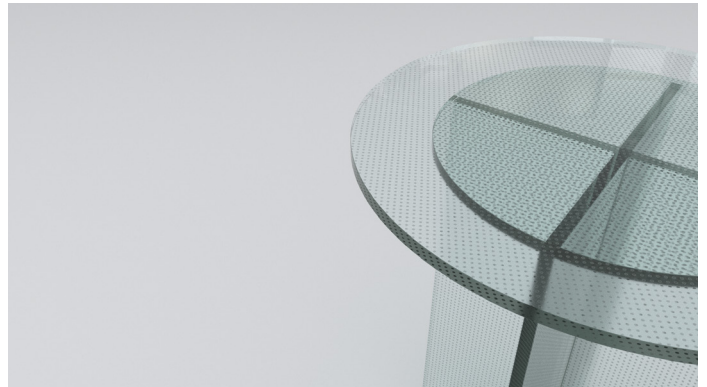

FLOAT COFFEE

PRODUCT CODE: FLCOF02

MATERIAL:

Toughened Textured 10mm Glass

OVERALL DIMENSIONS:

Overall Dimensions 420H x 700Dia mm

WEIGHT: 20KG

Custom Materials Available

+ design Nation

Specifications 2020

FLOAT SIDE 490

PRODUCT CODE: FLS490

MATERIALS:

Toughened Textured 10mm Glass / Resin

OVERALL DIMENSIONS:

Overall Dimensions 490H x 460Dia mm

WEIGHT: 11KG

Custom Materials Available

FLOAT SIDE 550

PRODUCT CODE: FLS550

MATERIALS:

Toughened Textured 10mm Glass / Resin

OVERALL DIMENSIONS:

Overall Dimensions 550H x 460Dia mm

WEIGHT: 13KG

Custom Materials Available