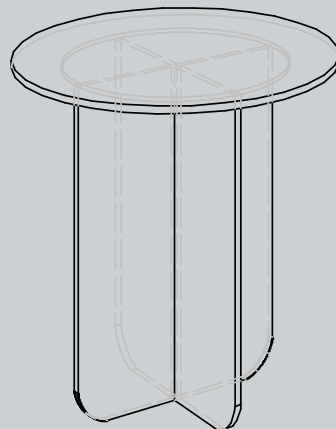

FLOAT COFFEE

PRODUCT CODE: FLCOF02

MATERIAL:

Toughened Textured 10mm Glass

OVERALL DIMENSIONS:

Overall Dimensions 420H x 700Dia mm

WEIGHT: 20KG

Custom Materials Available

+ design Nation

Specifications 2020

FLOAT SIDE 490

PRODUCT CODE: FLS490

MATERIALS:

Toughened Textured 10mm Glass / Resin

OVERALL DIMENSIONS:

Overall Dimensions 490H x 460Dia mm

WEIGHT: 11KG

Custom Materials Available

FLOAT SIDE 550

PRODUCT CODE: FLS550

MATERIALS:

Toughened Textured 10mm Glass / Resin

OVERALL DIMENSIONS:

Overall Dimensions 550H x 460Dia mm

WEIGHT: 13KG

Custom Materials Available