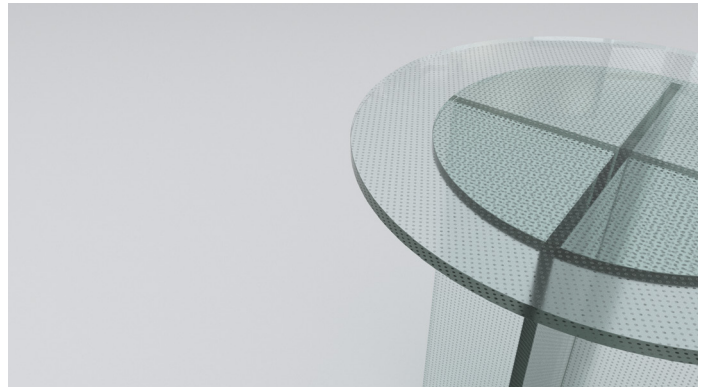

FLOAT COFFEE

PRODUCT CODE: FLCOF02

MATERIAL:

Toughened Textured 10mm Glass

OVERALL DIMENSIONS:

Overall Dimensions 420H x 700Dia mm

WEIGHT: 20KG

Custom Materials Available

+ design Nation

Specifications 2020

FLOAT SIDE 490

PRODUCT CODE: FLS490

MATERIALS:

Toughened Textured 10mm Glass / Resin

OVERALL DIMENSIONS:

Overall Dimensions 490H x 460Dia mm

WEIGHT: 11KG

Custom Materials Available

FLOAT SIDE 550

PRODUCT CODE: FLS550

MATERIALS:

Toughened Textured 10mm Glass / Resin

OVERALL DIMENSIONS:

Overall Dimensions 550H x 460Dia mm