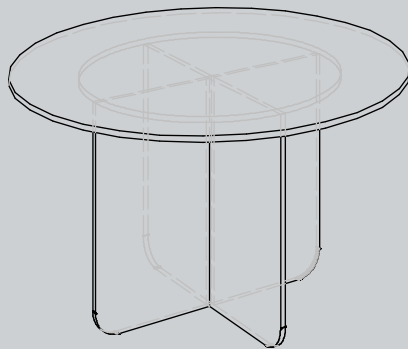

FLOAT COFFEE

PRODUCT CODE: FLCOF02

MATERIAL:

Toughened Textured 10mm Glass

OVERALL DIMENSIONS:

Overall Dimensions 420H x 700Dia mm

WEIGHT: 20KG

Custom Materials Available

+ design Nation

Specifications 2020

FLOAT SIDE 490

PRODUCT CODE: FLS490

MATERIALS:

Toughened Textured 10mm Glass / Resin

OVERALL DIMENSIONS:

Overall Dimensions 490H x 460Dia mm

WEIGHT: 11KG

Custom Materials Available

FLOAT SIDE 550

PRODUCT CODE: FLS550

MATERIALS:

Toughened Textured 10mm Glass / Resin

OVERALL DIMENSIONS:

Overall Dimensions 550H x 460Dia mm