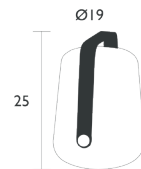

Polyethylene diffuser

Bamboo frame

Technology: integrated LED - Luminous flux: 40 lm

Switch type: push button

Switch function: change the light temperature & brightness (short click 1 s), OFF (long click 3 s)

Lighting mood:

Position 1 cool white (6000°K) 100% brightness

Position 2 neutral white (4000°K) 100% brightness

Position 3 neutral white (4000°K) 50% brightness

Position 4 candle-style warm white (2300°K) flickering

Power supply type: battery - Battery life: Min. 7 h - Max. 14 h

Rechargeable: 5h - Charging system: USB, cable (supplied) 2m

Bypass to prevent battery damage during wired use

0.5 A - 5 V - 0.5 W - IP44 (ingress protection) | IK10 (impact resistance) | CE | FCC

Powered by Smart & Green