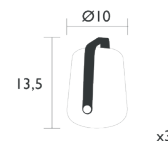

0.15 kg

3603S - SET OF 3 LAMPS H.12 CM (6 colours)

3602 - SET OF 3 LAMPS H.12 CM (6 monochrome)

360282		Cactus	360247		Anthracite
360214		Nutmeg	360221		Acapulco Blue
360273		Honey	360220		Red Ochre