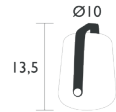

Polyethylene diffuser

Bamboo frame

ABS base

Technology: integrated LED - Luminous flux: 20 lm

Switch type: push button

Switch function: change the light temperature & brightness (short click 1 s), OFF (long click 3 s)

Lighting mood:

Position 1 cool white (6000°K) 100% brightness

Position 2 neutral white (4000°K) 100% brightness

Position 3 candle-style warm white (2300°K) flickering

Power supply type: battery - Battery life: Min. 10 h - Max. 13 h

Rechargeable: 4h - Charging system: USB, cable (supplied) 1,5m

0.25 A - 5 V - 0.3 W - IP44 (ingress protection) | IK10 (impact resistance) | CE | FCC

Powered by Smart & Green