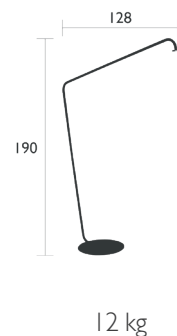

Steel wire frame
Steel ballast
Steel clip on the ball joint system, with protective rubber pads
Recommended for Balad H.38 lamp
Suitable for Balad H.25 lamp
See inside cover for available colours

363082		Cactus	363047		Anthracite
363073		Honey	363021		Acapulco Blue
363014		Nutmeg	363020		Red Ochre