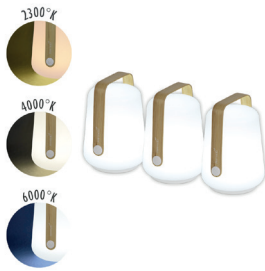

365100 - SET OF 3 LAMPS BAMBOO H.12 CM

DESIGN BY TRISTAN LOHNER

NEW

DOMESTIC | PROFESSIONAL | INTENSIVE

Polyethylene diffuser

Bamboo frame

ABS base

Technology: integrated LED - Luminous flux: 20 lm

Switch type: push button

Switch function: change the light temperature & brightness (short click 1 s), OFF (long click 3 s)

Lighting mood:

Position 1 cool white (6000°K) 100% brightness

Position 2 neutral white (4000°K) 100% brightness

Position 3 candle-style warm white (2300°K) flickering

Power supply type: battery - Battery life: Min. 10 h - Max. 13 h

Rechargeable: 4h - Charging system: USB, cable (supplied) 1,5m

0.25 A - 5 V - 0.3 W - IP44 (ingress protection) | IK10 (impact resistance) | CE | FCC

Powered by Smart & Green

0.13 kg