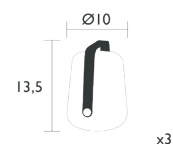

0.15 kg

360026 ● Storm Grey

360029 ● Verbena

360014 ● Nutmeg