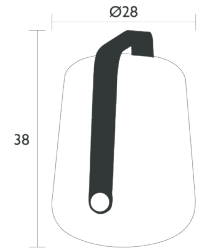

Polyethylene diffuser

Aluminium frame

ABS base

Technology: integrated LED - Luminous flux: 150 lm

Switch type: push button

Switch function: change the light temperature & brightness (short click 1 s), OFF (long click 3 s)

Lighting mood:

Position 1 cool white (6000°K) 100% brightness

Position 2 cool white (6000°K) 50% brightness

Position 3 neutral white (4000°K) 100% brightness

Position 4 neutral white (4000°K) 50% brightness

Position 5 candle-style warm white (2300°K) flickering

Power supply type: battery - Battery life: Min. 9 h - Max. 16 h

Rechargeable: 7h - Charging system: USB, cable (supplied) 2m

Bypass to prevent battery damage during wired use

2 A - 5 V - 2.5 W - IP44 (ingress protection) | IK10 (impact resistance) | CE | FCC

Powered by Smart & Green

See inside cover for available colours