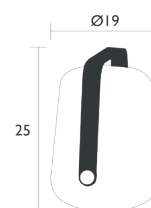

0.53 kg

361000 - H.25 CM SET (6 colours)

3612 - H.25 CM SET (6 monochrome)

361282		Cactus	361247		Anthracite
361214		Nutmeg	361221		Acapulco Blue
361273		Honey	361220		Red Ochre