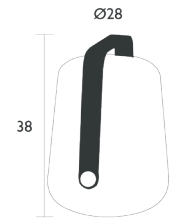

Polyethylene diffuser
Bamboo frame
ABS base
Technology : integrated LED - Luminous flux : 150 lm
Switch type : push button
Switch function : change the light temperature & brightness
(short click 1 s), OFF (long click 3 s)

Lighting mood :
Position 1 cool white (6000°K) 100% brightness
Position 2 cool white (6000°K) 50% brightness
Position 3 neutral white (4000°K) 100% brightness
Position 4 warm white (6000°K) 50% brightness
Position 5 candle-style warm white (2300°K) flickering

Power supply type : battery - Battery life : Min. 9 h - Max. 16 h
Rechargeable : 7h - Charging system : USB, cable (supplied) 2m
Bypass to prevent battery damage during wired use
2 A - 5 V - 2.5 W - IP44 (ingress protection) | IK10 (impact resistance) | CE | FCC
Powered by Smart & Green

1.08 kg