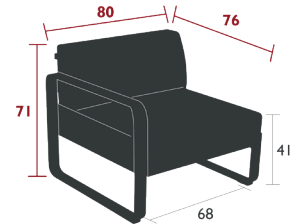

BELLEVIE LOUNGE

8511XXYY - 1-SEATER LEFT MODULE

DESIGN BY PAGNON ET PELHÂÎTRE

DOMESTIC | PROFESSIONAL | INTENSIVE

10 IPAC

4

23

Flat aluminium frame
Perforated aluminium sheet seat
Tubular aluminium backrest
Flat aluminium armrests
2 connecting strips provided to secure the modules together
Flame retardant treatment available on request for the UK market
Compatible with:
PROTECTIVE COVER FOR ARMCHAIR - BELLEVIE
ARMREST SHELF - BELLEVIE

19.3 kg

8521XXYY - 2-SEATER LEFT MODULE

DESIGN BY PAGNON ET PELHÂÎTRE

DOMESTIC | PROFESSIONAL | INTENSIVE

10 IPAC

2

4

23

Flat aluminium frame
Perforated aluminium sheet seat
Tubular aluminium backrest
Flat aluminium armrests
2 connecting strips provided to secure the modules together
Flame retardant treatment available on request for the UK market
Compatible with:
PROTECTIVE COVER FOR 2-SEATER SOFA - BELLEVIE
ARMREST SHELF - BELLEVIE

29 kg

8512XXYY - 1-SEATER RIGHT MODULE

DESIGN BY PAGNON ET PELHÂÎTRE

DOMESTIC | PROFESSIONAL | INTENSIVE

10 IPAC

4

23

Flat aluminium frame
Perforated aluminium sheet seat
Tubular aluminium backrest
Flat aluminium armrests
2 connecting strips provided to secure the modules together
Flame retardant treatment available on request for the UK market
Compatible with:
PROTECTIVE COVER FOR ARMCHAIR - BELLEVIE
ARMREST SHELF - BELLEVIE

19.3 kg

8522XXYY - 2-SEATER RIGHT MODULE

DESIGN BY PAGNON ET PELHÂÎTRE

DOMESTIC | PROFESSIONAL | INTENSIVE

10 IPAC

2

4

23

Flat aluminium frame
Perforated aluminium sheet seat
Tubular aluminium backrest
Flat aluminium armrests
2 connecting strips provided to secure the modules together
Flame retardant treatment available on request for the UK market
Compatible with:
PROTECTIVE COVER FOR 2-SEATER SOFA - BELLEVIE
ARMREST SHELF - BELLEVIE

29 kg