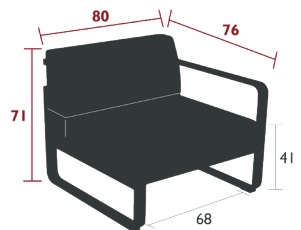

29 kg

8512XXYY - 1-SEATER RIGHT MODULE

DESIGN BY PAGNON ET PELHÂÎTRE

DOMESTIC | PROFESSIONAL | INTENSIVE

10 IPAC

4

23

Flat aluminium frame
 Perforated aluminium sheet seat
 Tubular aluminium backrest
 Flat aluminium armrests
 2 connecting strips provided to secure the modules together
 Flame retardant treatment available on request for the UK market
Compatible with:
 PROTECTIVE COVER FOR ARMCHAIR - BELLEVIE
 ARMREST SHELF - BELLEVIE

19.3 kg

8522XXYY - 2-SEATER RIGHT MODULE

DESIGN BY PAGNON ET PELHÂÎTRE

DOMESTIC | PROFESSIONAL | INTENSIVE

10 IPAC

2

4

23