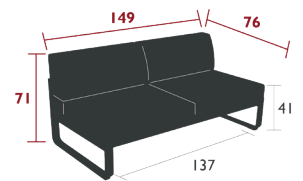

18.3 kg

8520XXXX - 2-SEATER CENTRAL MODULE

DESIGN BY PAGNON ET PELHAÏTRE

DOMESTIC | PROFESSIONAL | INTENSIVE | 10 IPAC | x2 | 4 | 23

Flat aluminium frame
Perforated aluminium sheet seat
Aluminium tubular backrest
4 connecting strips provided to secure the modules together
Flame retardant treatment available on request for the UK market