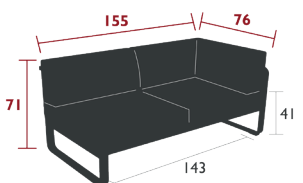

30.2 kg

8524XXXX - 2-SEATER RIGHT CORNER MODULE

DESIGN BY PAGNON ET PELHAÏTRE

DOMESTIC | PROFESSIONAL | INTENSIVE | 10 IPAC | x2 | 4 | 23

Flat aluminium frame
Perforated aluminium sheet seat
Aluminium tubular backrest
Flat aluminium armrests
2 connecting strips provided to secure the modules together
Flame retardant treatment available on request for the UK market
Compatible with:
PROTECTIVE COVER FOR 2-SEATER SOFA - BELLEVIE