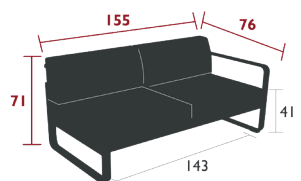

29 kg

Aluminium connecting strips