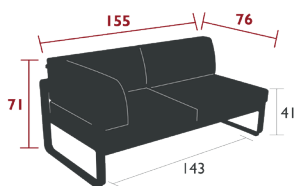

28 kg

8523XXXX - 2-SEATER LEFT CORNER MODULE

DESIGN BY PAGNON ET PELHAÏTRE

DOMESTIC | PROFESSIONAL | INTENSIVE | 10 IPAC | x2 | 4 | 23

Flat aluminium frame
Perforated aluminium sheet seat
Aluminium tubular backrest
Flat aluminium armrests
2 connecting strips provided to secure the modules together
Flame retardant treatment available on request for the UK market
Compatible with:
PROTECTIVE COVER FOR 2-SEATER SOFA - BELLEVIE