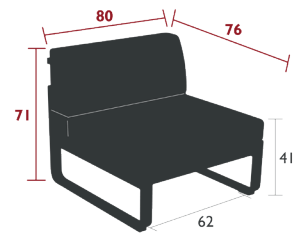

29 kg

Aluminium connecting strips

BELLEVIE LOUNGE

8510XXXX - 1-SEATER CENTRAL MODULE

DESIGN BY PAGNON ET PELHAÏTRE

DOMESTIC | PROFESSIONAL | INTENSIVE | 10 IPAC | 4 | 23

Flat aluminium frame
Perforated aluminium sheet seat
Aluminium tubular backrest
4 connecting strips provided to secure the modules together
Flame retardant treatment available on request for the UK market