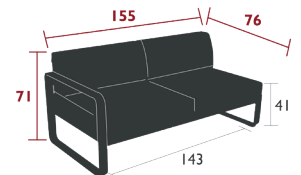

BELLEVIE LOUNGE

8511XXYY - 1-SEATER LEFT MODULE

DESIGN BY PAGNON ET PELHÂÎTRE

DOMESTIC | PROFESSIONAL | INTENSIVE

10 IPAC

4

23

Flat aluminium frame
Perforated aluminium sheet seat
Tubular aluminium backrest
Flat aluminium armrests
2 connecting strips provided to secure the modules together
Flame retardant treatment available on request for the UK market
Compatible with:
PROTECTIVE COVER FOR ARMCHAIR - BELLEVIE
ARMREST SHELF - BELLEVIE

19.3 kg

8521XXYY - 2-SEATER LEFT MODULE

DESIGN BY PAGNON ET PELHÂÎTRE

DOMESTIC | PROFESSIONAL | INTENSIVE

10 IPAC

2

4

23

Flat aluminium frame
Perforated aluminium sheet seat
Tubular aluminium backrest
Flat aluminium armrests
2 connecting strips provided to secure the modules together
Flame retardant treatment available on request for the UK market
Compatible with:
PROTECTIVE COVER FOR 2-SEATER SOFA - BELLEVIE
ARMREST SHELF - BELLEVIE

29 kg

8512XXYY - 1-SEATER RIGHT MODULE

DESIGN BY PAGNON ET PELHÂÎTRE

DOMESTIC | PROFESSIONAL | INTENSIVE

10 IPAC

4

23

Flat aluminium frame
Perforated aluminium sheet seat
Tubular aluminium backrest
Flat aluminium armrests
2 connecting strips provided to secure the modules together
Flame retardant treatment available on request for the UK market
Compatible with:
PROTECTIVE COVER FOR ARMCHAIR - BELLEVIE
ARMREST SHELF - BELLEVIE

19.3 kg

8522XXYY - 2-SEATER RIGHT MODULE

DESIGN BY PAGNON ET PELHÂÎTRE

DOMESTIC | PROFESSIONAL | INTENSIVE

10 IPAC

2

4

23

Flat aluminium frame
Perforated aluminium sheet seat
Tubular aluminium backrest
Flat aluminium armrests
2 connecting strips provided to secure the modules together
Flame retardant treatment available on request for the UK market
Compatible with:
PROTECTIVE COVER FOR 2-SEATER SOFA - BELLEVIE
ARMREST SHELF - BELLEVIE

29 kg