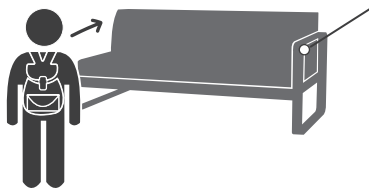

B8 **NEW Grey Taupe**
Recommended with frame in :

01 A5 47 42 48 82 73 45 43 20 B9 09 14

TO PLACE YOUR ORDER

FACING THE PRODUCT

THE 2-SEATER **RIGHT MODULE**

A colour symbol is available on each product to allow you to quickly visualise the side concerned: