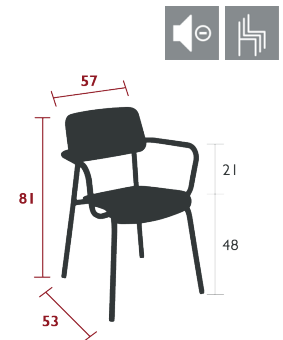

6911 - CHAIR
DESIGN BY TRISTAN LOHNER

 **reddot winner 2022**
best of the best

DOMESTIC | PROFESSIONAL | INTENSIVE | **10** IPAC | 

Tubular aluminium frame
Curved aluminium sheet seat
Curved aluminium sheet backrest
Silencing pads
Stacking capacity : x 8 (Height – stacked : 120 cm)
Available colours : see limited colour chart.

5.9 kg

6912 - ARMCHAIR
DESIGN BY TRISTAN LOHNER

DOMESTIC | PROFESSIONAL | INTENSIVE | **10** IPAC | 

Tubular aluminium frame
Curved aluminium sheet seat
Curved aluminium sheet backrest
Tubular aluminium armrest
Silencing pads
Stacking capacity : x 6 (Height – stacked : 108 cm)
Available colours : see limited colour chart.

6.4 kg