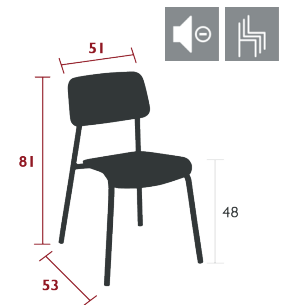

6911 - CHAIR
DESIGN BY TRISTAN LOHNER

 **reddot winner 2022**
best of the best

DOMESTIC | PROFESSIONAL | INTENSIVE | **10** IPAC | 

Tubular aluminium frame
Curved aluminium sheet seat
Curved aluminium sheet backrest
Silencing pads
Stacking capacity : x 8 (Height – stacked : 120 cm)
Available colours : see limited colour chart.

5.9 kg

6912 - ARMCHAIR
DESIGN BY TRISTAN LOHNER

DOMESTIC | PROFESSIONAL | INTENSIVE | **10** IPAC | 

Tubular aluminium frame
Curved aluminium sheet seat
Curved aluminium sheet backrest
Tubular aluminium armrest
Silencing pads
Stacking capacity : x 6 (Height – stacked : 108 cm)
Available colours : see limited colour chart.

6.4 kg