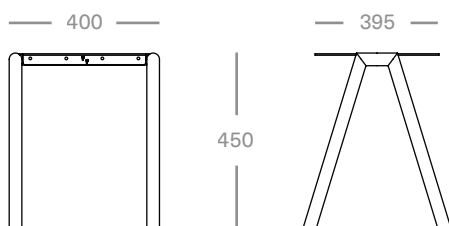

Stance

Low Stance

Designed and manufactured in Australia.
Suitable for outdoors.

Dimensions 400W x 395D x 450H mm

Materials Aluminium, steel

Colours Eucalypt, Rust, Black, White, Navy*

Lead Time 6 - 8 weeks

Custom powdercoated colours available upon request*

High Stance

Designed and manufactured in Australia.
Suitable for outdoors.

Dimensions 400W x 395D x 650/750H mm

Materials Aluminium, steel

Colours Eucalypt, Rust, Black, White, Navy*

Lead Time 6 - 8 weeks

Custom powdercoated colours available upon request*

Two Stance

Designed and manufactured in Australia.
Suitable for outdoors.

Dimensions 800W x 395D x 450H mm

Materials Aluminium, steel