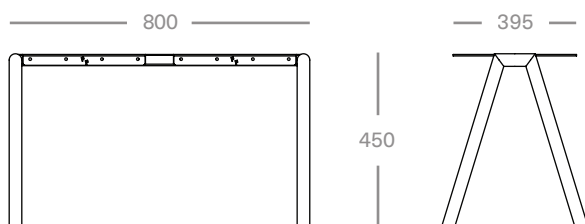

Two Stance

Designed and manufactured in Australia.
Suitable for outdoors.

Dimensions 800W x 395D x 450H mm

Materials Aluminium, steel

Colours Eucalypt, Rust, Black, White, Navy*

Lead Time 6 - 8 weeks

Custom powdercoated colours available upon request*