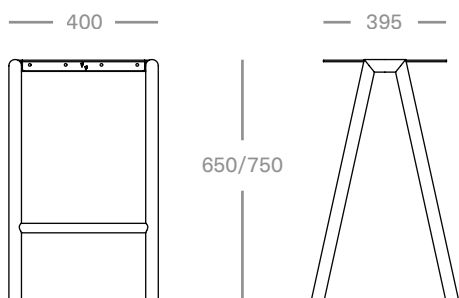

Stance

Low Stance

Designed and manufactured in Australia.
Suitable for outdoors.

Dimensions 400W x 395D x 450H mm

Materials Aluminium, steel

Colours Eucalypt, Rust, Black, White, Navy*

Lead Time 6 - 8 weeks

Custom powdercoated colours available upon request*

High Stance

Designed and manufactured in Australia.
Suitable for outdoors.

Dimensions 400W x 395D x 650/750H mm

Materials Aluminium, steel

Colours Eucalypt, Rust, Black, White, Navy*

Lead Time 6 - 8 weeks

Custom powdercoated colours available upon request*

Two Stance

Designed and manufactured in Australia.
Suitable for outdoors.

Dimensions 800W x 395D x 450H mm

Materials Aluminium, steel