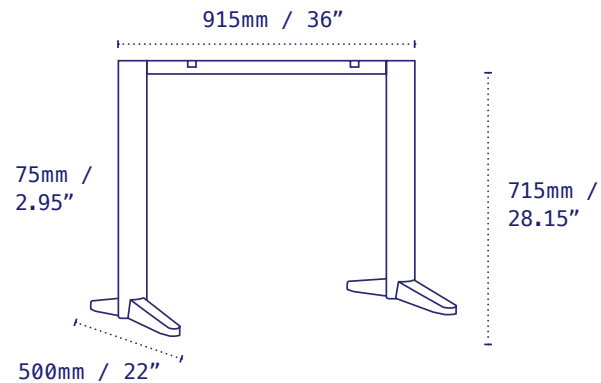

Trail T-Base

T-Base is the next exciting product joining NOROCK's Trail family. This twin base offers the NOROCK patented self-stabilising function for your larger, rectangular tabletops. Perfectly matched with all Trail bases and complementing other NOROCK designs, the T-Base is ADA compliant.

Model	Trail T-Base
Part Number	TTST22
Material	Powder coated steel
Base Diameter	915mm x 500mm – 36" x 22"
Style	Dining height
Height excl. Table Top	715mm – 28.15"
Column	75mm – 2.95"
Top Plate	Fixed
Gross Weight (GW)	16.5kg
Net Weight (NW)	13.6kg
Carton Measurement	750 x 960 x 100mm
Max Recommended Top Size	1270mm x 800mm – 50" x 32" Dining

■ Sandstone Black Part No: TTST22BK

Maximum Table Top Sizing Recommended: Dining Height

COLLECTION	PRODUCT	SQUARE				ROUND				RECTANGLE
		30" / 760MM	34" / 860MM	40" / 1000MM	46" / 1150MM	34" / 860MM	40" / 1000MM	43" / 1100MM	50" / 1300MM	32" X 62" 800MM X 1550MM
ALUMINIUM X-BASE	AVENUE (AVAL27)									
	ESPLANADE (ESAL27)									
	TERRACE (TCAL27)									
STEEL DISC	LUNAR 21" (LNST21)									
STEEL X-BASE	PARKWAY 22" (PWST22)									
	PARKWAY 27" (PWST27)									
	PARKWAY 30" (PWST30)									
	PARKWAY 36" (PWST36)									
	TRAIL 22" (TRST22)									
	TRAIL 27" (TRST27)									
	TRAIL 30" (TRST30)									
	TRAIL 36" (TRST36)									
T-BASE	PARKWAY T-BASE (PTST22)									
	TRAIL T-BASE (TTST22)									

Maximum Table Top Sizing Recommended: Bar Height

COLLECTION	PRODUCT	SQUARE			ROUND		
		24" / 600MM	30" / 760MM	34" / 860MM	30" / 760MM	34" / 860MM	40" / 1000MM
ALUMINIUM X-BASE	AVENUE (AVAL27-B)						
	ESPLANADE (ESAL27-B)						
	TERRACE (TCAL27-B)						
STEEL DISC	LUNAR 21" (LNST21-B)						
STEEL X-BASE	PARKWAY 22" (PWST22-B)						
	PARKWAY 27" (PWST27-B)						
	PARKWAY 30" (PWST30-B)						
	TRAIL 22" (TRST22-B)						
	TRAIL 27" (TRST27-B)						
	TRAIL 30" (TRST30-B)			