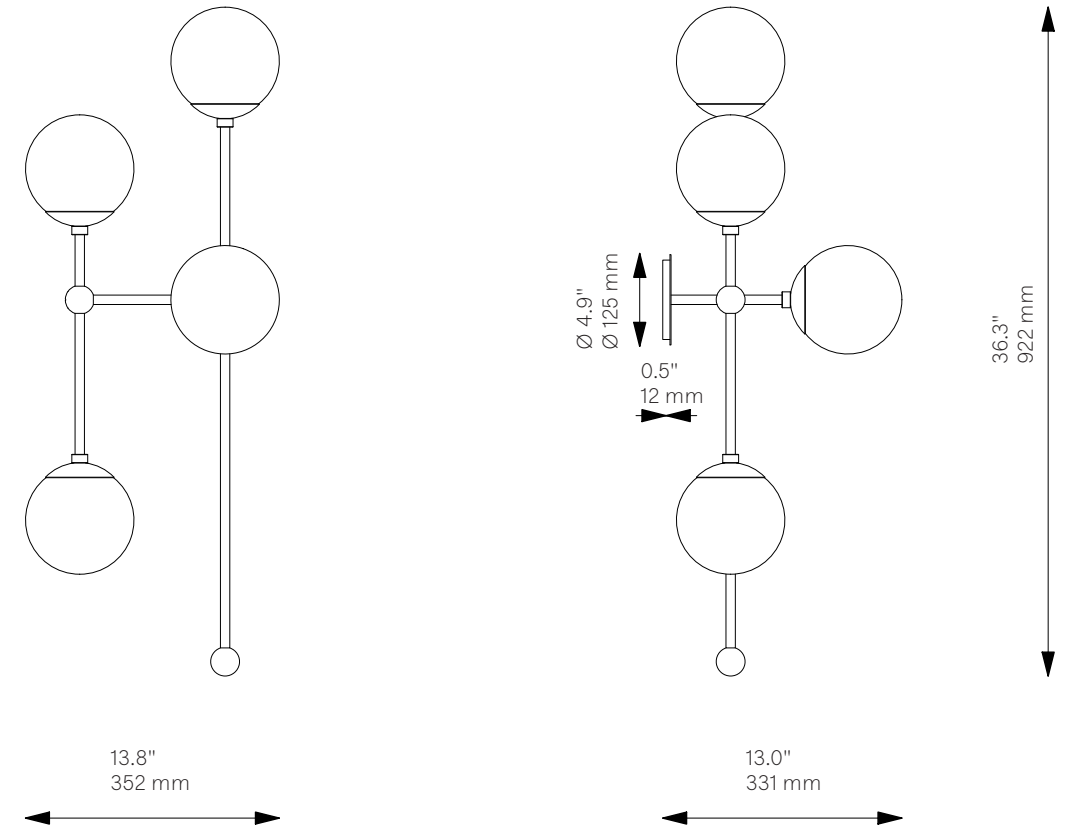

Armstrong 4 L

Wall Sconce - B572

+ design Nation

Globe Collection

Glass Lampshades

4 x Ø 150 mm / Ø 5.9"
Borosilicate Transparent Ribbon Glass
* More options on page 184

Weight

4.1 kg / 9.0 lb

Light Source

LED Bulb (included)	4 x 5 W
Max Wattage	4 x 10 W
Total Lumens	1800-2000 lm
Color Temperature	2700 K
Bulb Base	E14 / E12

Dimmable with electronic
Dimmers only (ELV, trailing edge)

Finishes

LBB / Lacquered Burnished Brass
BGM / Black Gunmetal
PN / Polished Nickel

CE/UL Certified

CE/UL

Ingress Protection

IP 20