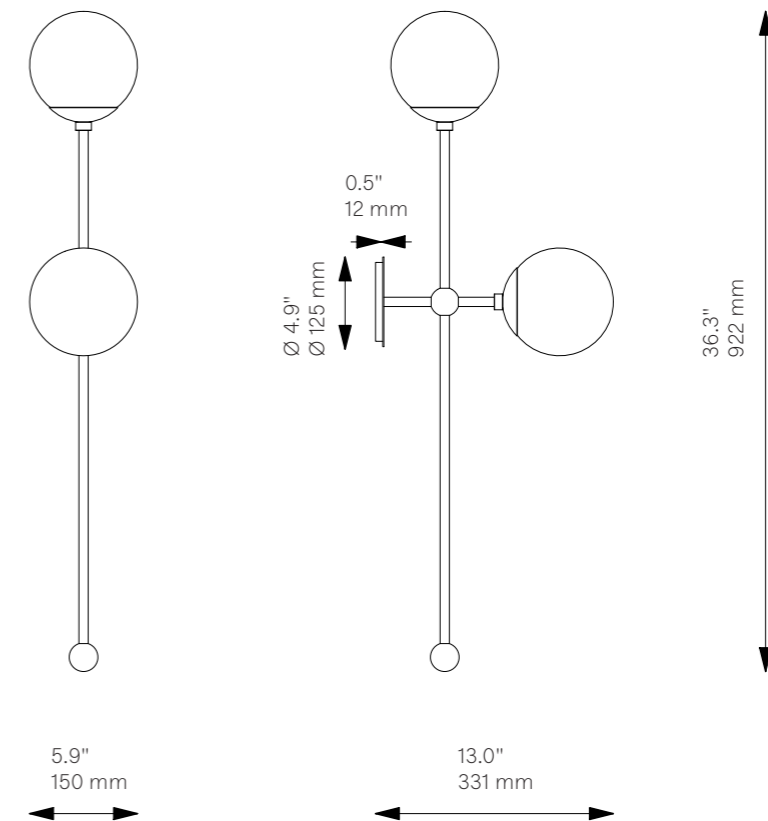

# Globe Dual

Wall Sconce - B577

**+** design Nation

Globe Collection

## Glass Lampshades

2 x Ø 150 mm / Ø 5.9"  
Soda Lime Triplex Opal Glass  
\* More options on page 184

## Weight

2.6 kg / 5.7 lb

## Light Source

LED Bulb (included) 2 x 5 W  
Max Wattage 2 x 10 W  
Total Lumens 900-1000 lm  
Color Temperature 2700 K  
Bulb Base E14 / E12

Dimmable with electronic  
Dimmers only (ELV, trailing edge)