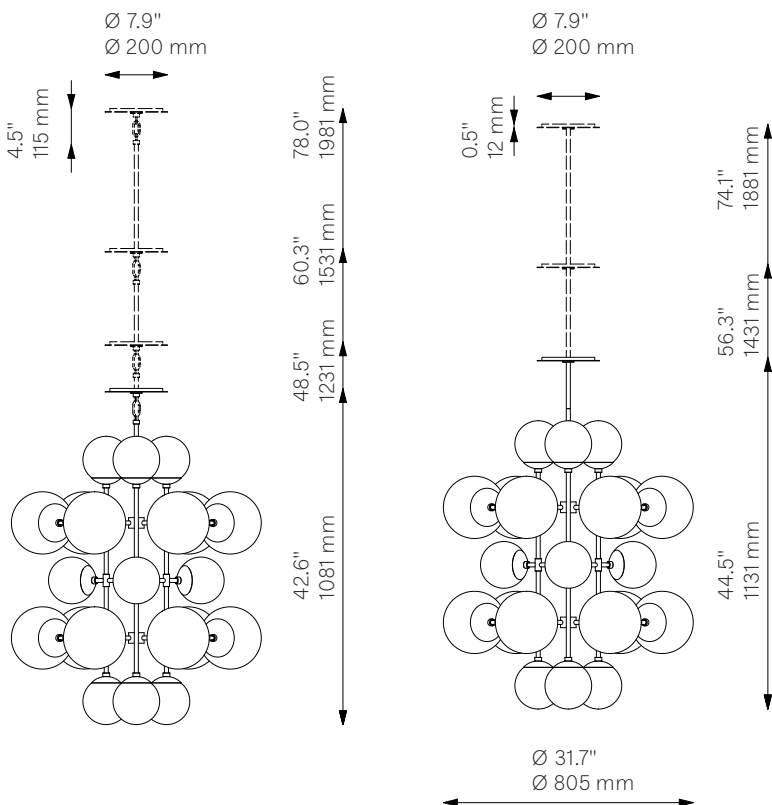

Glow

Chandelier - B404

 design Nation

Globe Collection

Glass Lampshades

12 x Ø 200 mm / Ø 7.9"
 9 x Ø 150 mm / Ø 5.9"
 Soda Lime Triplex Opal Glass
 * More options on page 184

Weight

30.1 kg / 66.4 lb

Light Source

LED Bulb (included) 21 x 5 W
 Max Wattage 21 x 10 W
 Total Lumens 9450-10500 lm
 Color Temperature 2700 K
 Bulb Base E14 / E12

Dimmable with electronic
 Dimmers only (ELV, trailing edge)

Finishes

LBB / Lacquered Burnished Brass
 BGM / Black Gunmetal
 PN / Polished Nickel

Extension Rods (Included)

1 x 150 mm	1 x 300 mm	1 x 450 mm
1 x 5.9"	1 x 11.8"	1 x 17.7"

Canopy (Vaulted Ceiling Compatible)

Ø 200 mm H 12 mm / Ø 7.9" H 0.5"