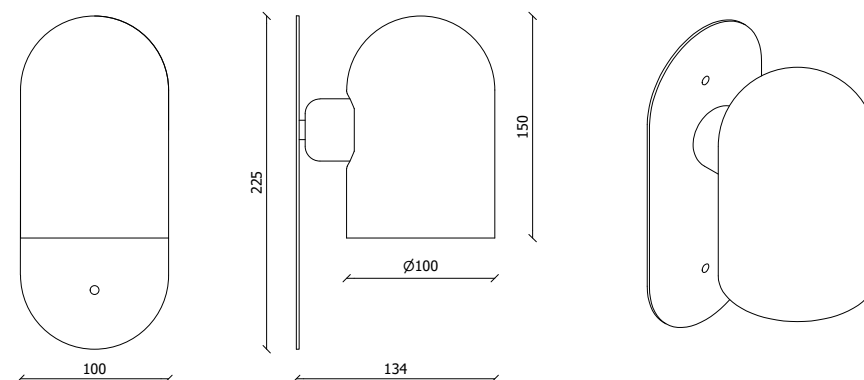

ODYSSEY
SCONCE SMALL

SPECIFICATION SHEET / PRODUCT CODE **B 145**

+ design Nation

DIMENSIONS
10cm W 13.5cm D 22.5cm H
9.3" W 5.3" D 8.8" H

WALL PLATE
10cm \varnothing 22.5cm H / 3.9" W 3.1" H

GLASS LAMPSHADE
10cm D 15cm H / 3.9" W 5.9" H

WEIGHT
1.3kg / 2.7lb

LIGHT SOURCE
max qty of bulbs 1
max wattage 40W
bulb base E14
max. bulb length 90mm

ODYSSEY
SCONCE MEDIUM

SPECIFICATION SHEET / PRODUCT CODE **B 146**

DIMENSIONS
10cm W 13.4cm D 30cm H
9.3" W 9.8" D 11.8" H

WALL PLATE
10cm ø 30cm H / 3.1" W 3.1" H

GLASS LAMPSHADE
10cm D 30cm H / 3.9" W 1.8" H

WEIGHT
1kg / 2.2lb

LIGHT SOURCE
max qty of bulbs 1
max wattage 40W
bulb base E14
max bulb length 90mm

ODYSSEY
SCONCE LARGE

SPECIFICATION SHEET / PRODUCT CODE **B 147**

+ design Nation

DIMENSIONS
10cm W 13.4cm D 37.5cm H
9.3" W 5.3" D 14.8" H

WALL PLATE
10cm \varnothing 37.5cm H / 3.1" W 14.8" H

GLASS LAMPSHADE
10cm D 30cm H / 3.9" W 1.8" H