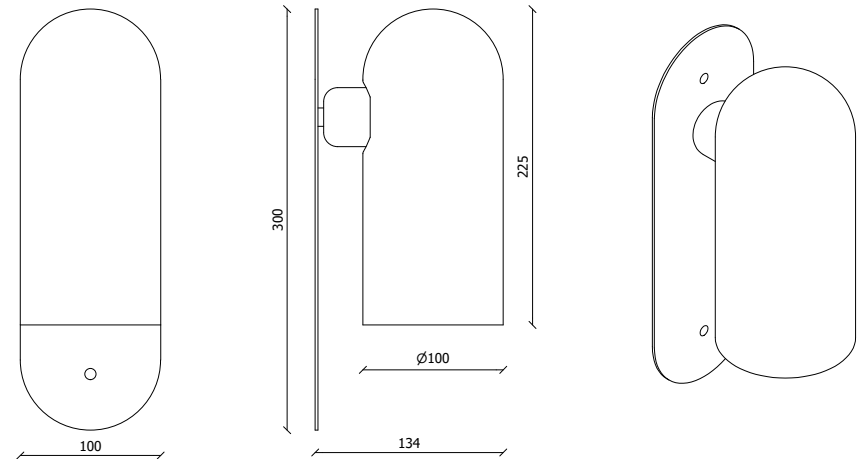

ODYSSEY
SCONCE SMALL

SPECIFICATION SHEET / PRODUCT CODE **B 145**

+ design Nation

DIMENSIONS
10cm W 13.5cm D 22.5cm H
9.3" W 5.3" D 8.8" H

WALL PLATE
10cm \varnothing 22.5cm H / 3.9" W 3.1" H

GLASS LAMPSHADE
10cm D 15cm H / 3.9" W 5.9" H

WEIGHT
1.3kg / 2.7lb

LIGHT SOURCE
max qty of bulbs 1
max wattage 40W
bulb base E14
max. bulb length 90mm

ODYSSEY
SCONCE MEDIUM

SPECIFICATION SHEET / PRODUCT CODE **B 146**

DIMENSIONS
10cm W 13.4cm D 30cm H
9.3" W 9.8" D 11.8" H

WALL PLATE
10cm ø 30cm H / 3.1" W 3.1" H

GLASS LAMPSHADE
10cm D 30cm H / 3.9" W 1.8" H

WEIGHT
1kg / 2.2lb

LIGHT SOURCE
max qty of bulbs 1
max wattage 40W
bulb base E14
max bulb length 90mm

ODYSSEY
SCONCE LARGE

SPECIFICATION SHEET / PRODUCT CODE **B 147**

+ design Nation

DIMENSIONS
10cm W 13.4cm D 37.5cm H
9.3" W 5.3" D 14.8" H

WALL PLATE
10cm \varnothing 37.5cm H / 3.1" W 14.8" H

GLASS LAMPSHADE
10cm D 30cm H / 3.9" W 1.8" H