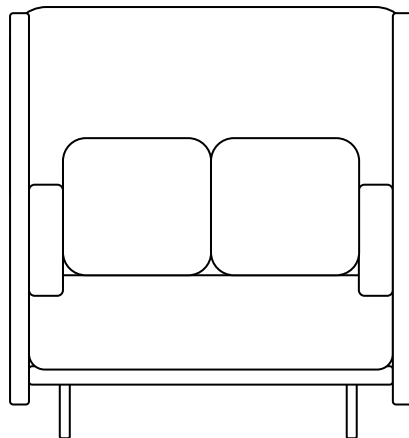

Silo Lounge Booth

Available in High and Low back.
max. user weight capacity: 135kg
450mm seat High

COM available.

Configurations

designer
DNA

materials
+ Solid Tasmanian Oak
+ inHouse Fabric:
Light Grey & Dark Grey

warranty
10 years

lead time
6-8 weeks

Single Booth:
920 W x 800 D x 835/1410 H

2-seater Booth:
1500 W x 800 D x 835/1410 H

3-seater Booth:
2080 W x 800 D x 835/1410 H