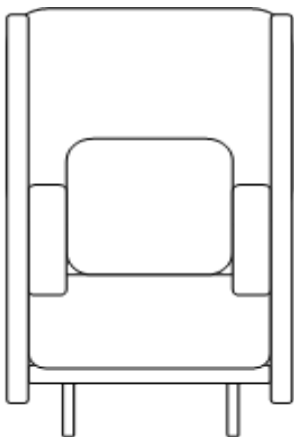

Silo Lounge Booth

Available in High and Low back.
max. user weight capacity: 135kg
450mm seat High

COM available.

Configurations

designer
DNA

materials
+ Solid Tasmanian Oak
+ inHouse Fabric:
Light Grey & Dark Grey

warranty
10 years

lead time
6-8 weeks

Single Booth:
920 W x 800 D x 835/1410 H

2-seater Booth:
1500 W x 800 D x 835/1410 H

3-seater Booth:
2080 W x 800 D x 835/1410 H